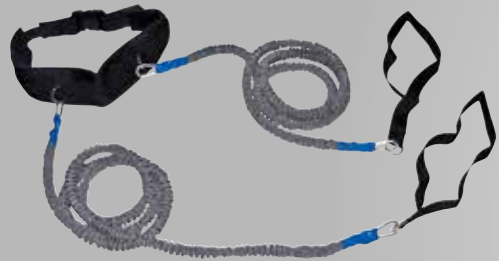

1071

Sprint Trainer
sprint trainer