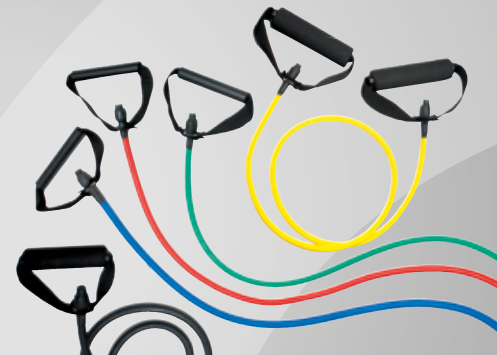

TU-P-01 - TU-P-04

Fitness Tube mit Kunststoffgriff fitness tube with plastic handle	
TU-P-01	gelb Level 1/ yellow level 1
TU-P-02	grün Level 2/ green level 2
TU-P-03	rot Level 3/ red level 3
TU-P-04	blau Level 4/ blue level 4

TU-F-01 - TU-F-05

Fitness Tube Deluxe mit Schaumstoffgriff fitness tube deluxe with foam grip	
TU-F-01	gelb Level 1/ yellow level 1
TU-F-02	grün Level 2/ green level 2
TU-F-03	rot Level 3/ red level 3
TU-F-04	blau Level 4/ blue level 4
TU-F-05	schwarz Level 5/ black level 5