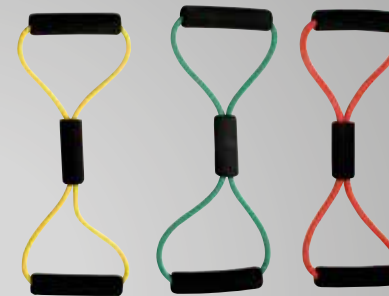

TO-01 – TO-03

Fitness-Toner
fitness-toner

TO-01 gelb Level 1 / yellow level 1

TO-02 grün Level 2/ green level 2

TO-03 rot Level 3/ red level 3