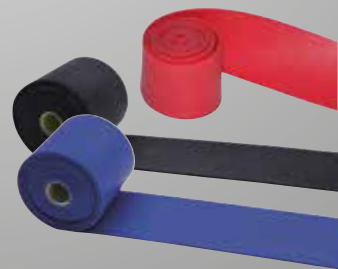

AT-02 rot Level 2/ red level 2

AT-03 blau Level 3/ blue level 3

TO-01 – TO-03

Fitness-Toner
fitness-toner

TO-01 gelb Level 1 / yellow level 1

TO-02 grün Level 2/ green level 2

TO-03 rot Level 3/ red level 3

RI-01– RI-03

Fitness-Ring
fitness-ring

RI-01 gelb Level 1/ yellow level 1

RI-02 grün Level 2/ green level 2

RI-03 rot Level 3/ red level 3

1080-213 – 1080-215

Floss-Bands
floss-bands

1080-213 blau 2,13 m x 5 cm x 1,3 mm/ blue